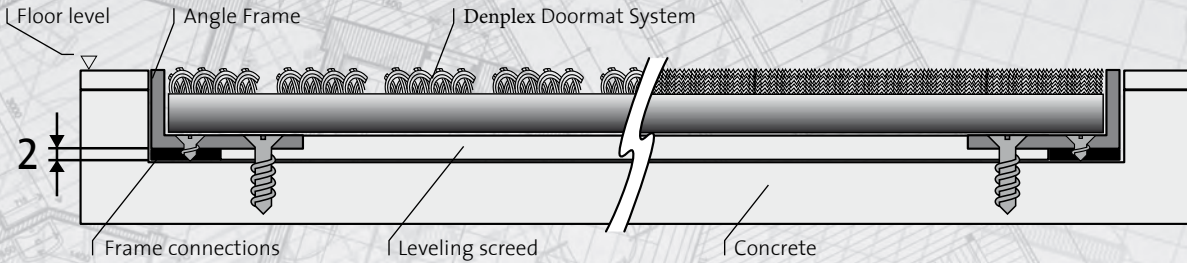

Brush - rubber

2-Select your doormat height:

the higher the chosen installation height is, the greater the dirt collection capacity will be.

DENPLEX DOORMATS ONLINE ORDER GUIDELINES 2/3

Doormat system

3-Select the frame type:

Angle Frame, stainless steel V2A

Angle Frame, aluminium

Deferent level frame aluminium

3-Do you require aluminum scraper bar ? Yes/No

DENPLEX DOORMATS ONLINE ORDER GUIDELINES 3/3

Doormat system

4-Do you require irregular or special Shape:Yes/No