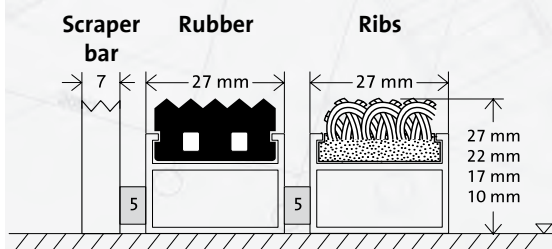

Brush - rubber

2-Select your doormat height:

the higher the chosen installation height is, the greater the dirt collection capacity will be.

DENPLEX DOORMATS ONLINE ORDER GUIDELINES 2/3

Doormat system

3-Select the frame type:

Angle Frame, stainless steel V2A

Angle Frame, aluminium

Deferent level frame aluminium

3-Do you require aluminum scraper bar ? Yes/No

DENPLEX DOORMATS ONLINE ORDER GUIDELINES 3/3

Doormat system

4-Do you require irregular or special Shape:Yes/No